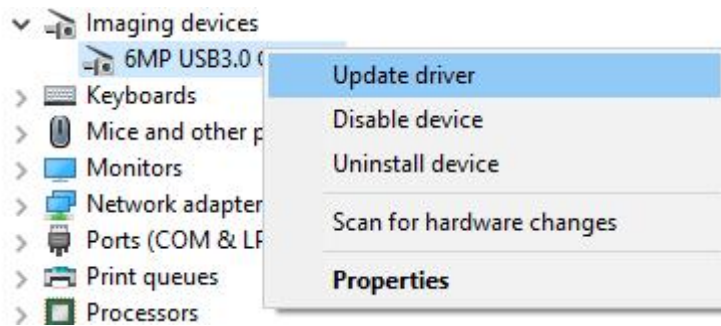

H-694ICE	5453	840C		

NOTE:

Camera model can be confirmed by VID&PID

1) Open “Device Manager”, and find the camera device;
2) Select “Properties” in Right-click menu;

3) Switch to “Details” window, and select “Hardware IDs”, then we can find camera’s VID&PID value as below shows.